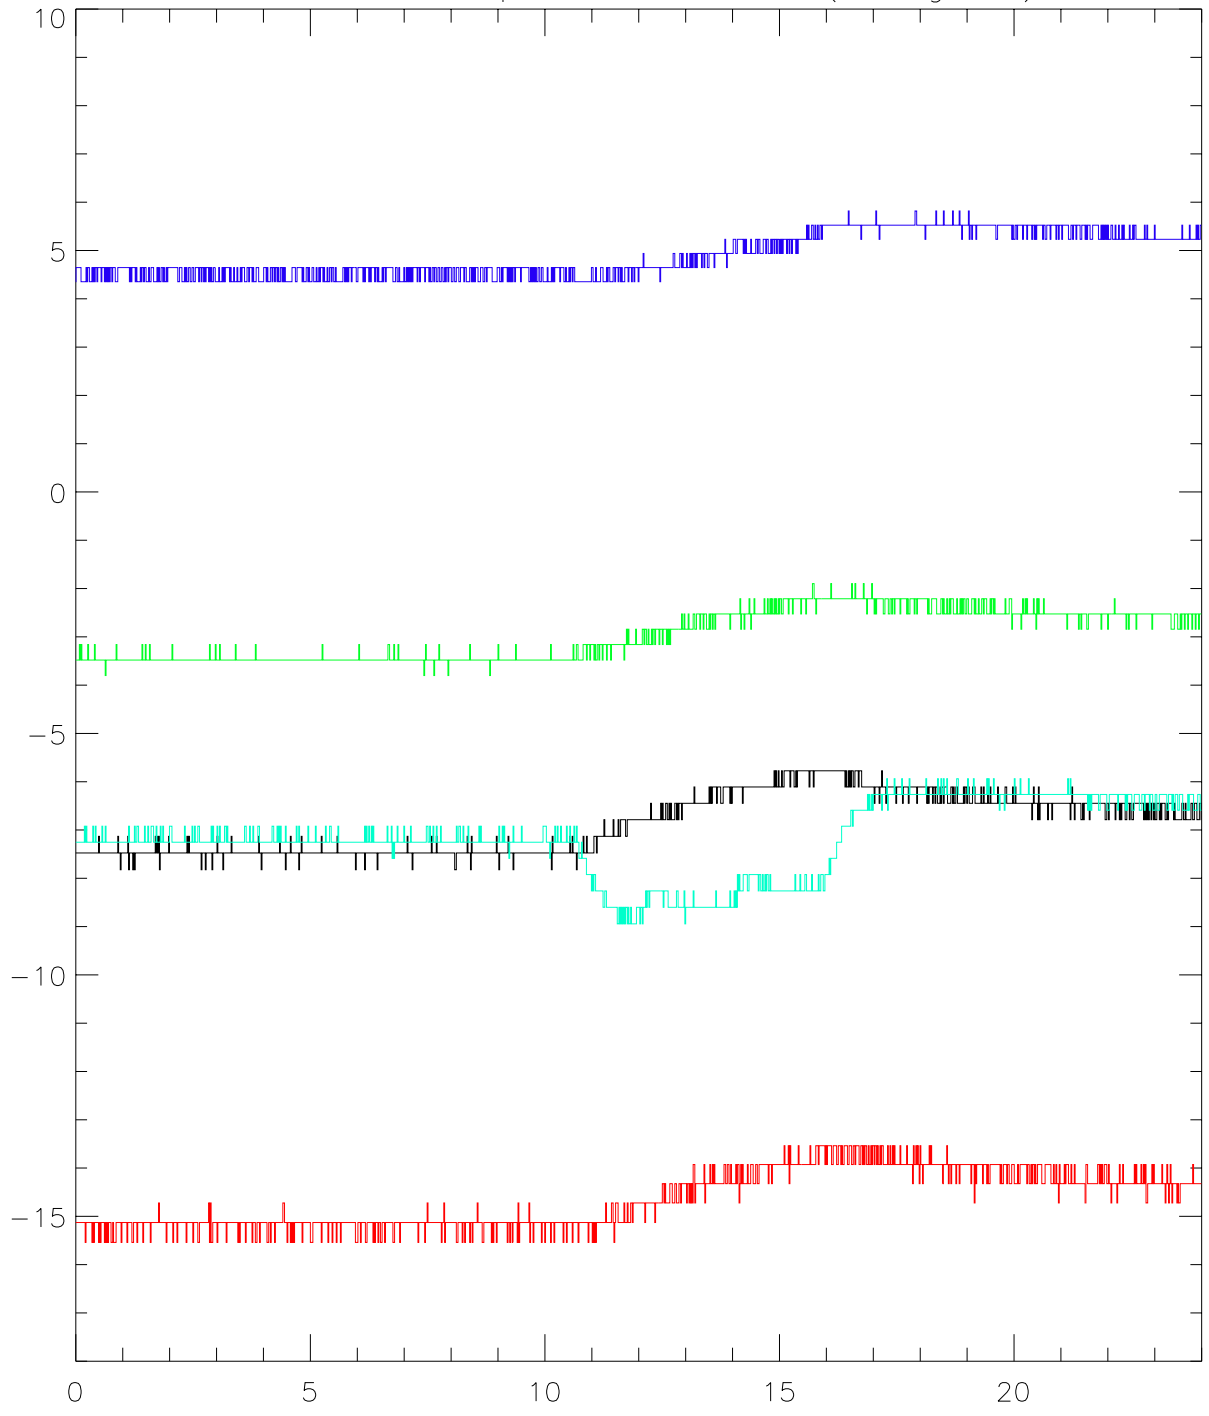

### 2000267 Temperature Monitors (Centigrade)

ELS, IBS, HVU2, ACT, and System LVPS Temperature Monitors