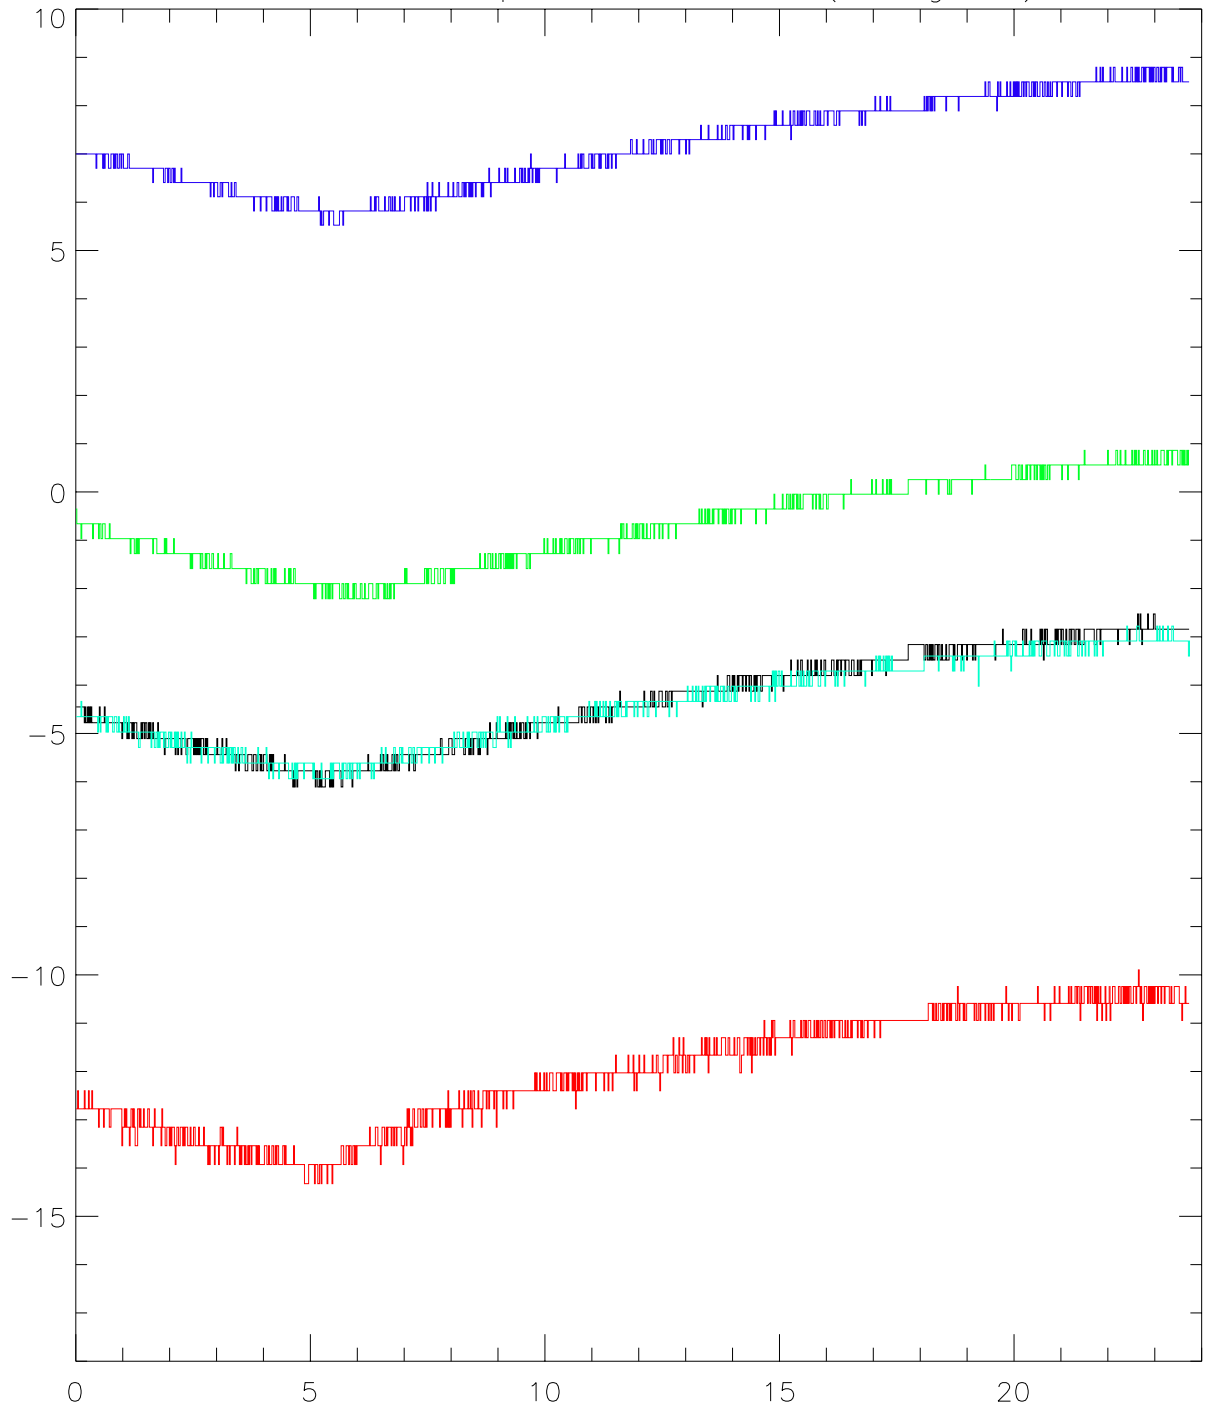

ELS
IBS
HVU2
ACT
LVPS

2001012 Temperature Monitors (Centigrade)

ELS, IBS, HVU2, ACT, and System LVPS Temperature Monitors